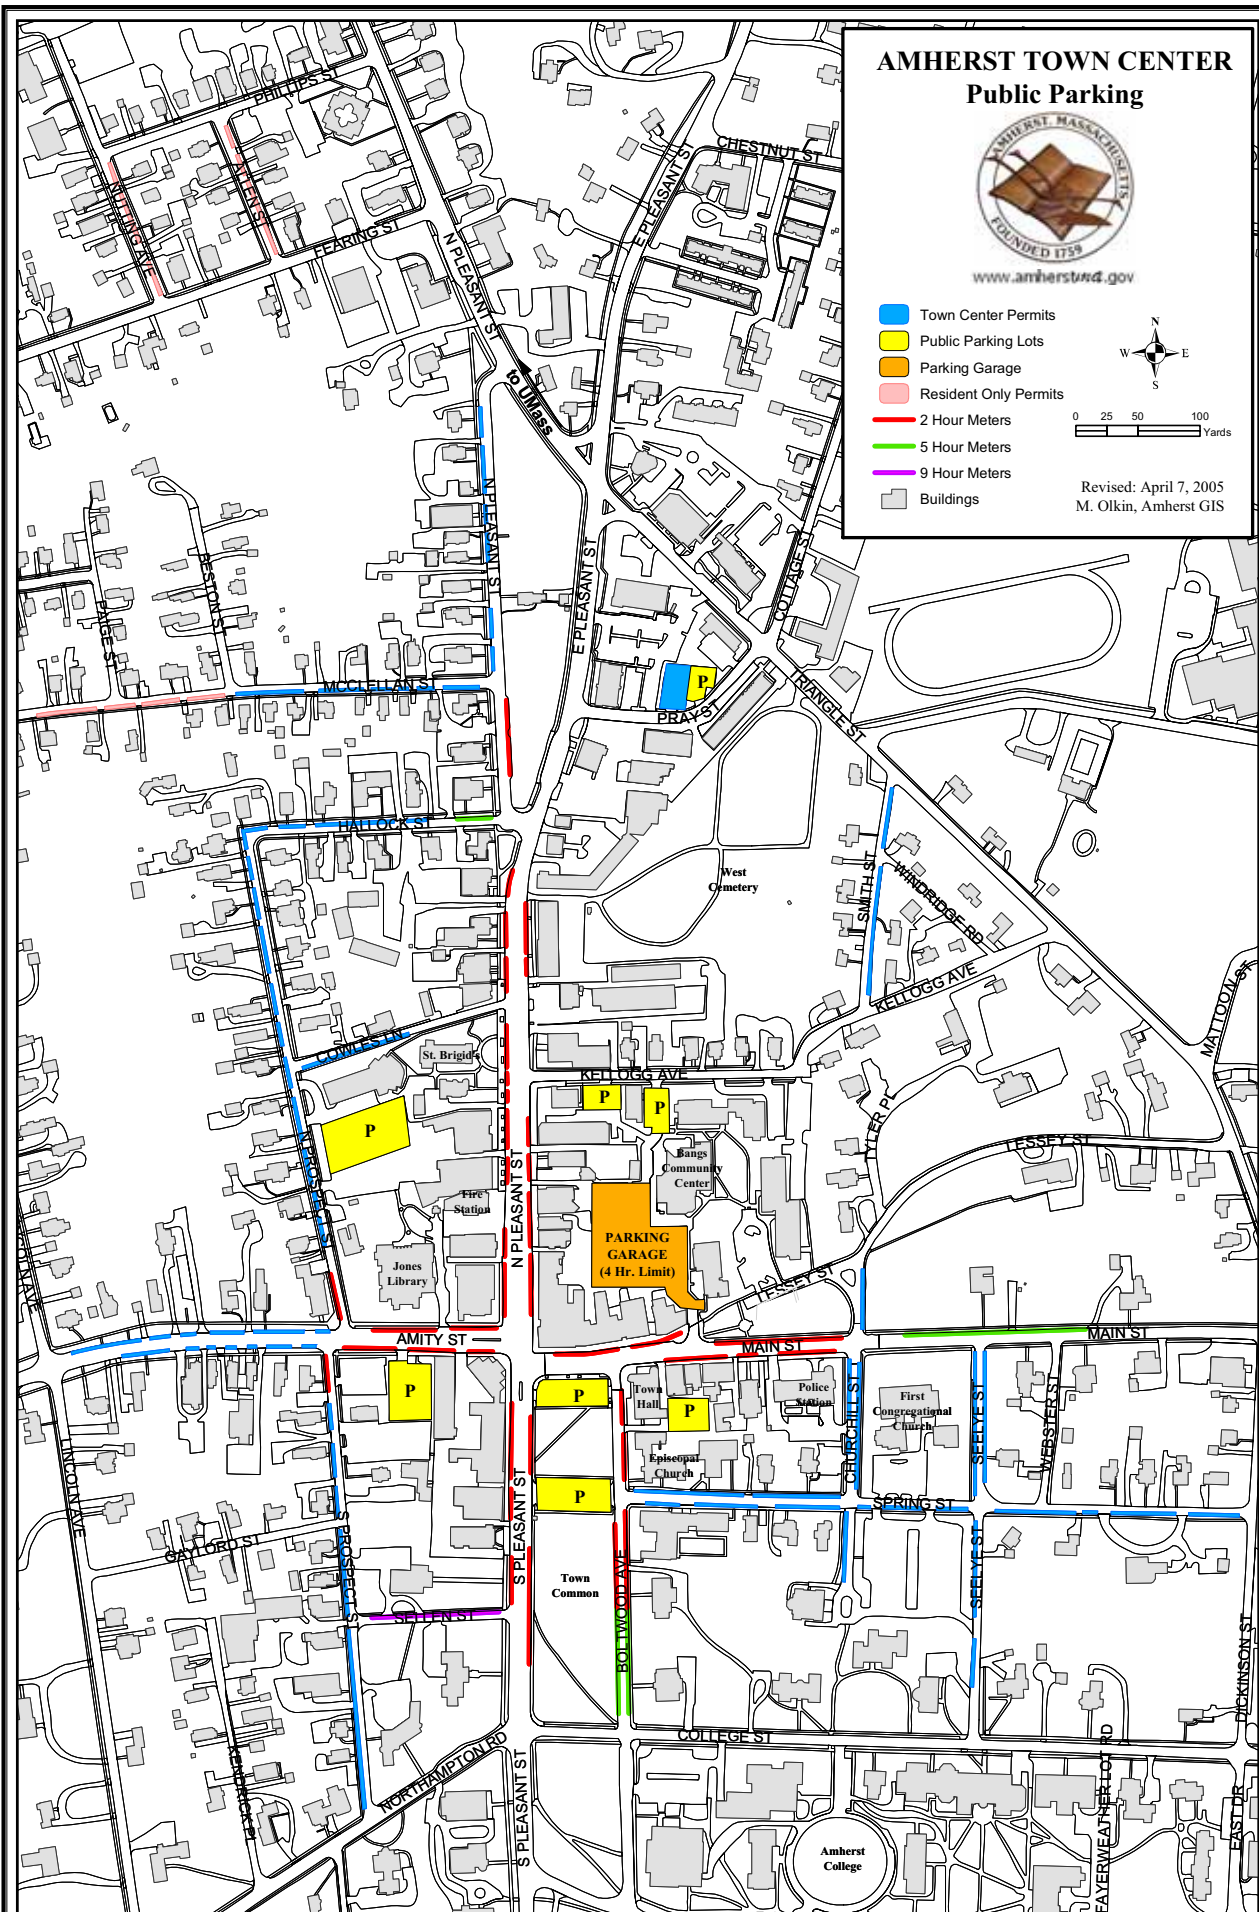

AMHERST TOWN CENTER Public Parking

www.amherstma.gov

- Town Center Permits
- Public Parking Lots
- Parking Garage
- Resident Only Permits
- 2 Hour Meters
- 5 Hour Meters
- 9 Hour Meters
- Buildings

Revised: April 7, 2005
M. Olkin, Amherst GIS